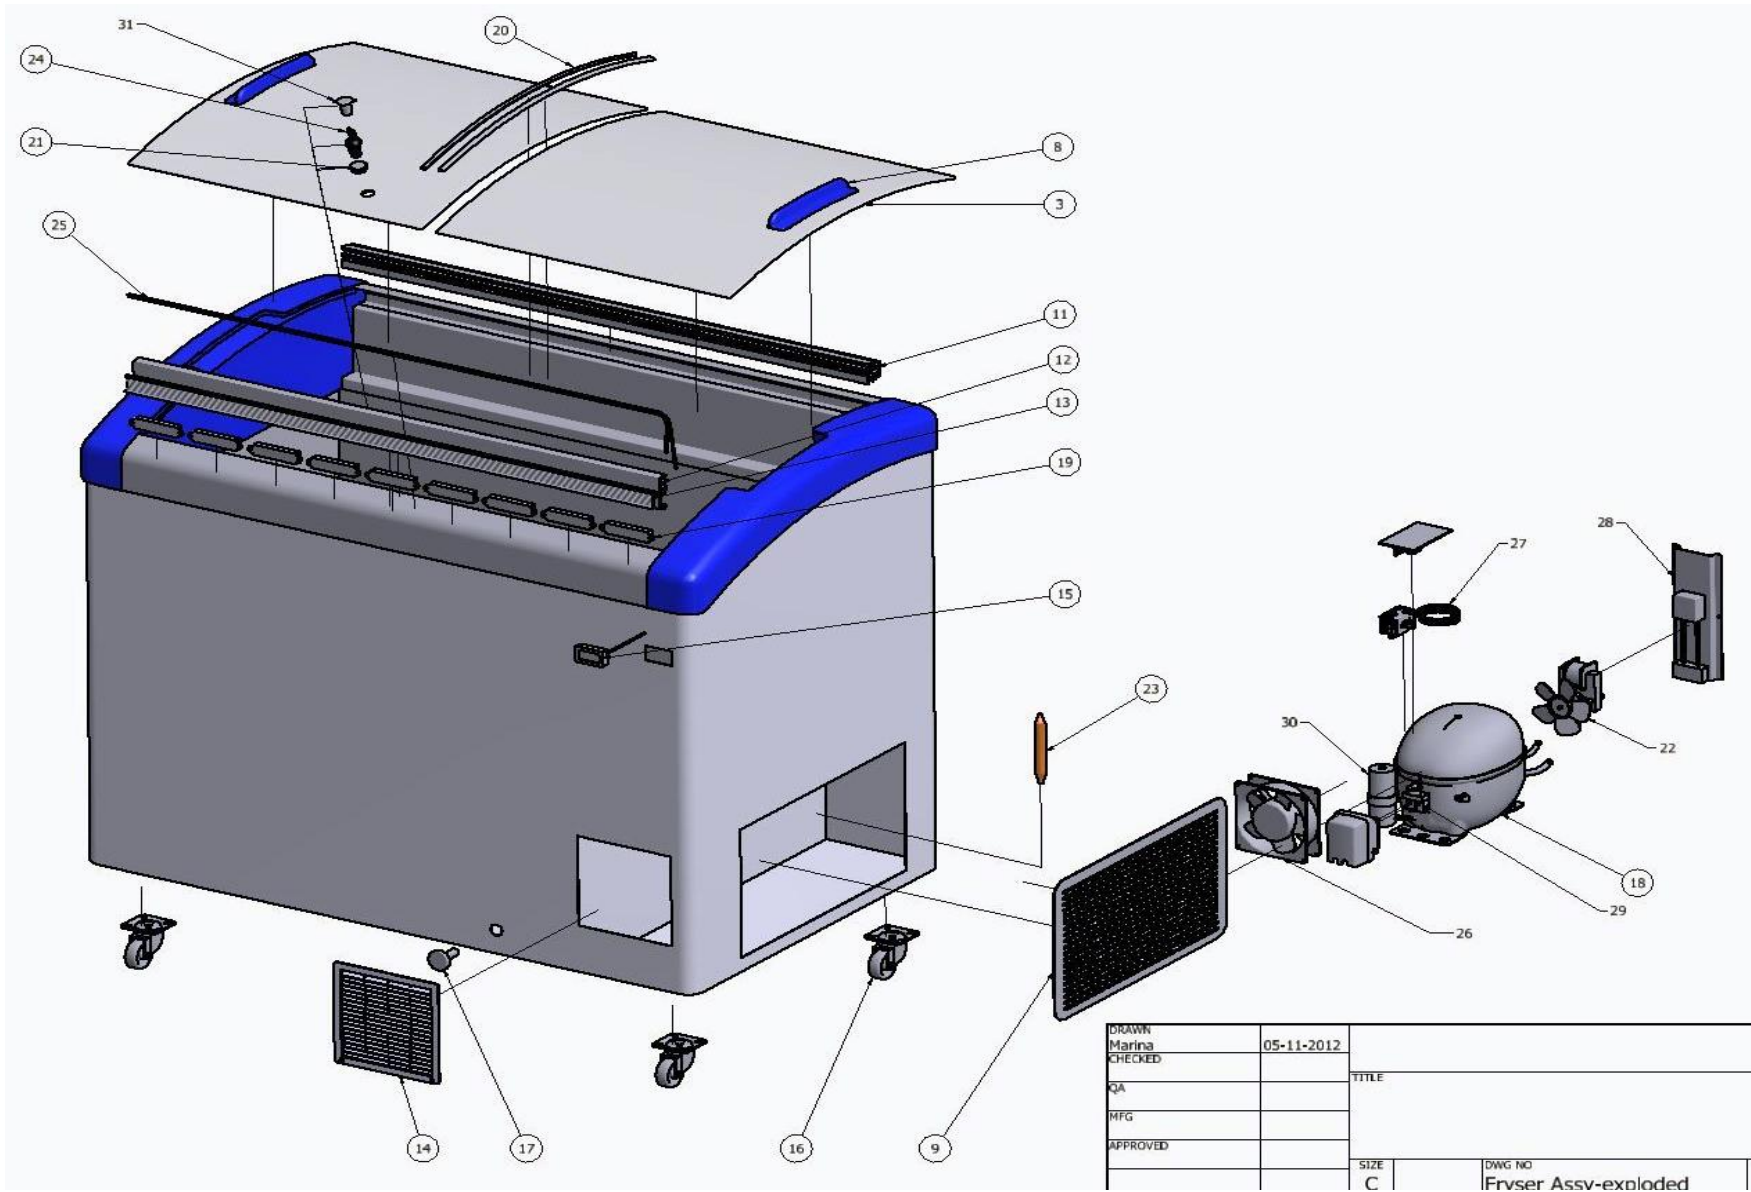

DRAWN	05-11-2012		
Marina		TITLE	
CHECKED			
QA			
MFG			
APPROVED			
		SIZE	DWG NO
		C	Frvser Assv-exploded